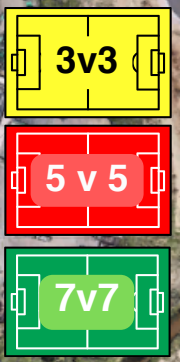

ARAPAHOE RD.

MAP KEY

-  CHECK-IN
-  MEDIC
-  FOOD
-  RESTROOM

**DO NOT
PARK IN
THE MALL!
YOU WILL
BE TOWED!**

BRIDGE TO GATES SOUTH & OVERFLOW PARKING

OVERFLOW PARKING
Overflow parking will be available across the street from Gates South. Please follow the street signs on-site if the North or South parking lots are full.