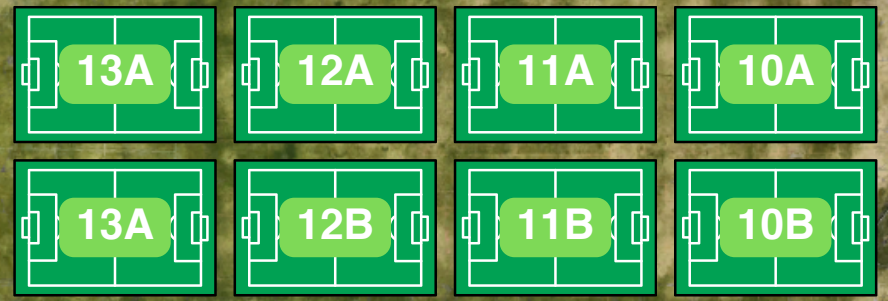

ARAPAHOE RD.

MAP KEY

-  CHECK-IN
-  MEDIC
-  FOOD
-  RESTROOM

**DO NOT
PARK IN
THE MALL!
YOU WILL
BE TOWED!**

BRIDGE TO GATES SOUTH & OVERFLOW PARKING

OVERFLOW PARKING
Overflow parking will be available across the street from Gates South. Please follow the street signs on-site if the North or South parking lots are full.